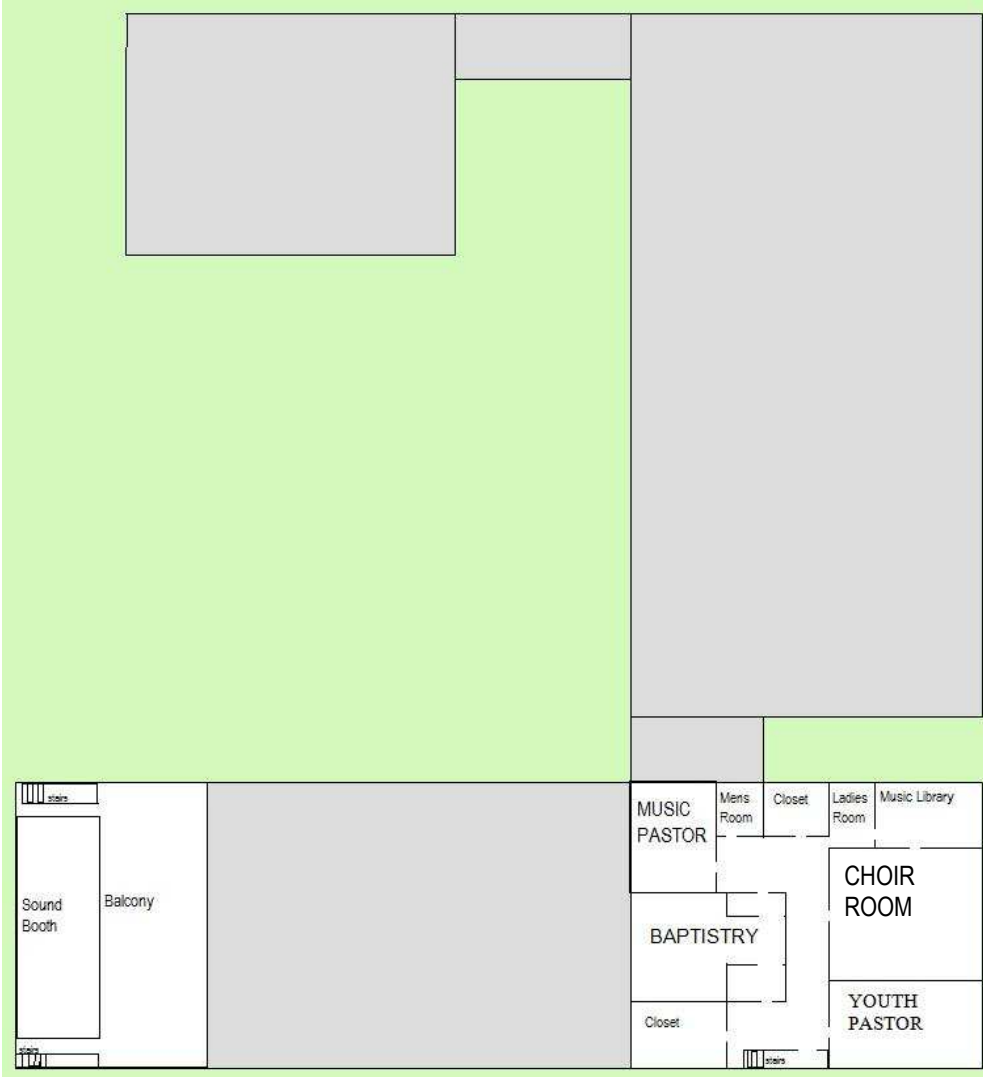

LEVEL 3

Sound Booth / Balcony—Open for the Traditional Service 11:00 a.m.

Music Pastor—Office hours 9:30—6:00 Monday—Thursday

Choir Room—Rehearsals on Wednesdays 7:15—8:30 p.m.

Youth Pastor—Office Hours Monday –Wednesday and Friday 9:00—5:00

Memorial Baptist Church Campus Map

MEMORIAL BAPTIST CHURCH

3455 North Glebe Road
Arlington, Virginia 22207

703-538-7000

www.memorialbaptistchurch.org