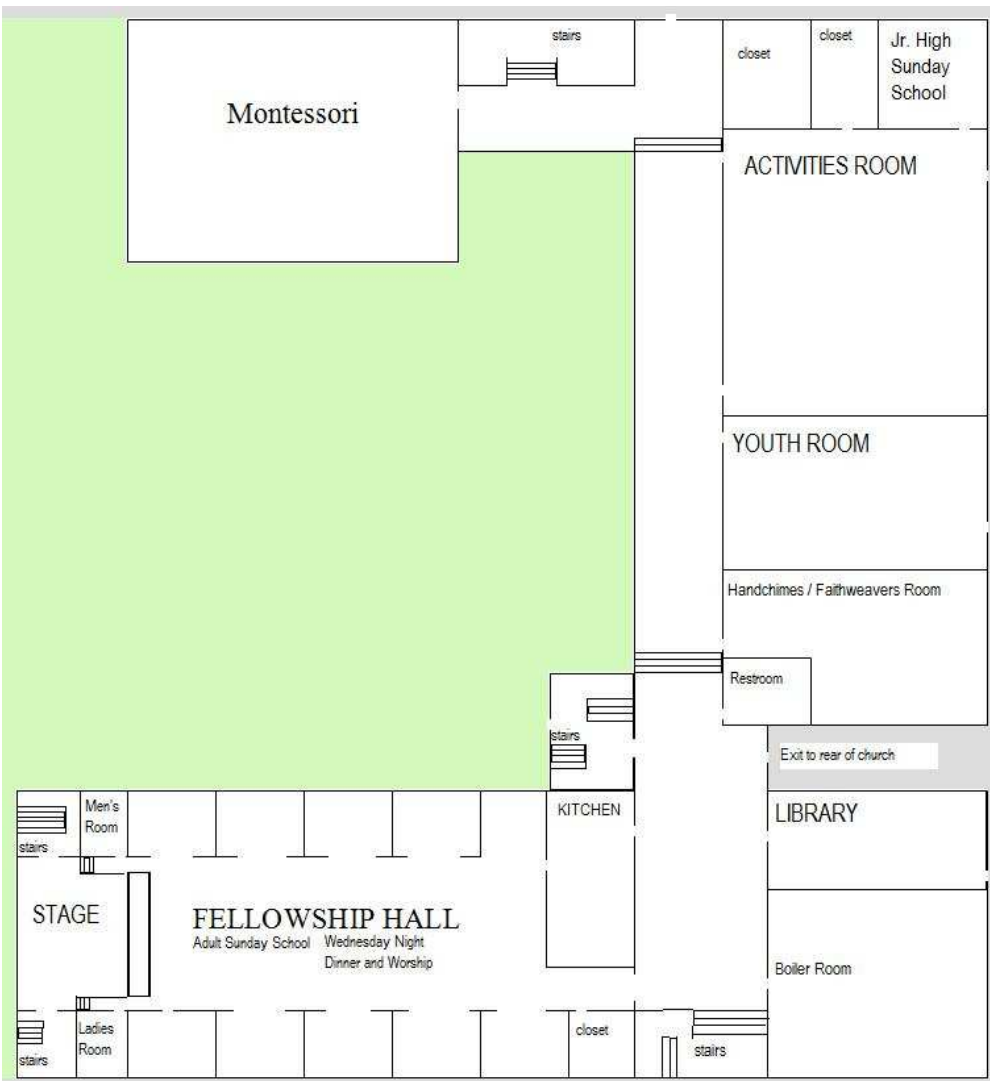

LEVEL 1

Montessori—Memorial Baptist hosts the Chesterbrook Montessori School.

Youth—Wednesday Nights at 7:00 p.m., Youth Sunday School at 9:45 a.m.

Handchimes—Sundays at 6:15 p.m. **FaithWeaver Friends** Wednesdays at 6:15 p.m.

Library—Open Sundays 9:00 - 9:30 a.m., 12:00 - 12:30 p.m. and Wednesday Evenings, plus Sunday School 9:45 a.m., Monday Women's Bible Study 10:00 a.m., Thursday Pastor's Bible Study 10:00 a.m.

Fellowship Hall—Adult Sunday School at 9:45 Sunday Mornings, Wednesday Night Dinner and Worship.