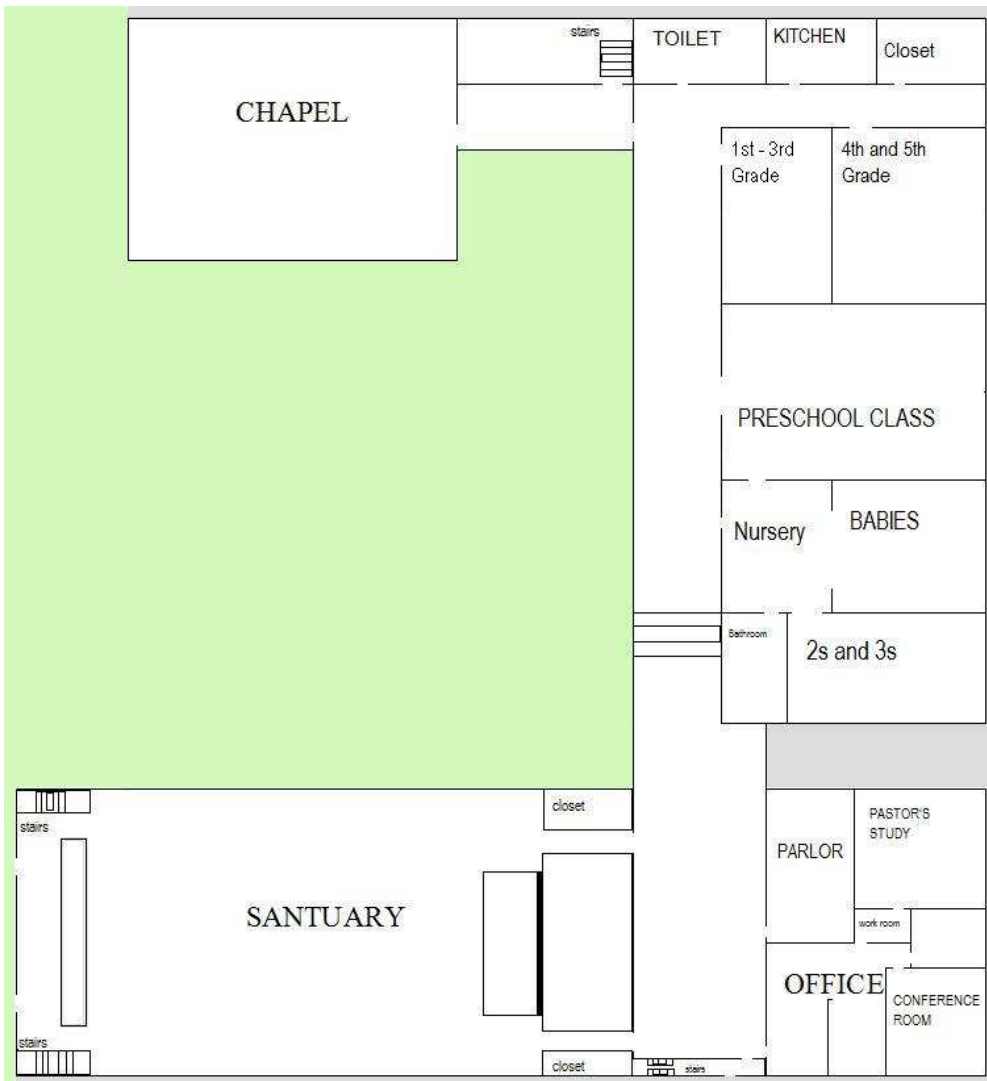

Office—Church office and the Pastor's Study. Open Weekdays 9:00—5:00

Sanctuary— Traditional Service 11:00 a.m. Sunday Mornings

LEVEL 3

Sound Booth / Balcony—Open for the Traditional Service 11:00 a.m.

Music Pastor—Office hours 9:30—6:00 Monday—Thursday